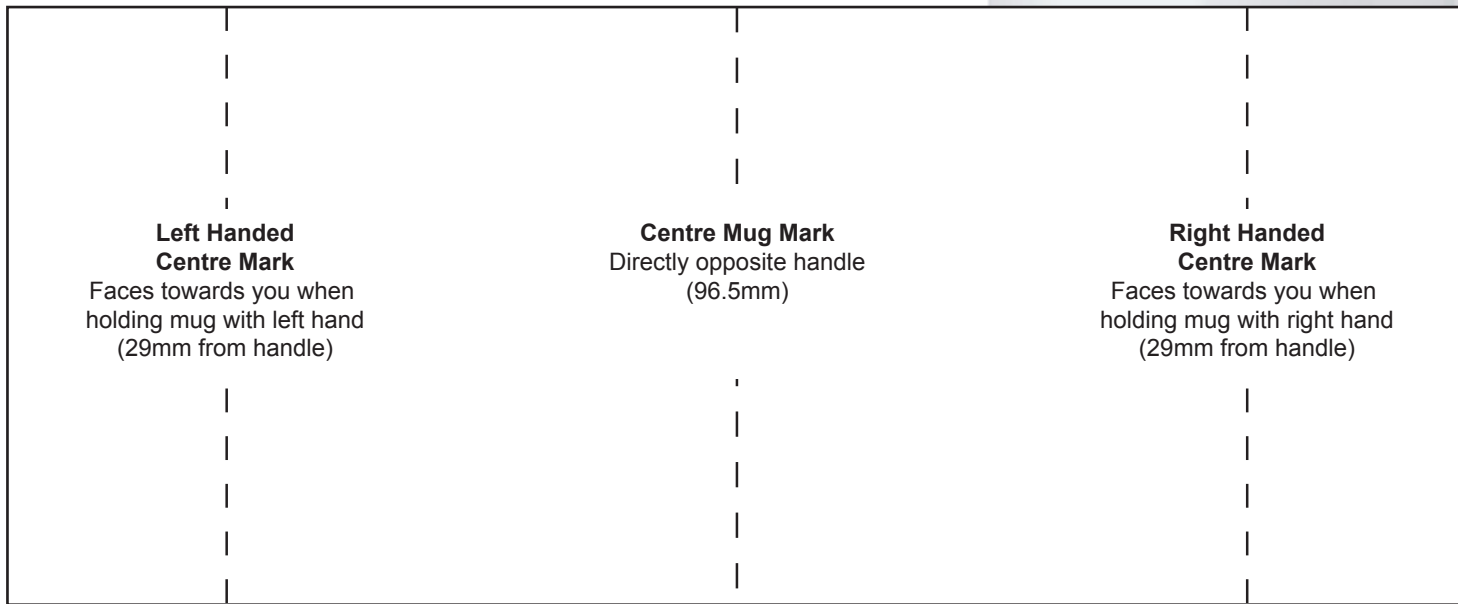

Wraps around Mug

**Left Handed
Centre Mark**

Faces towards you when
holding mug with left hand
(29mm from handle)

Centre Mug Mark
Directly opposite handle
(96.5mm)

**Right Handed
Centre Mark**
Faces towards you when
holding mug with right hand
(29mm from handle)